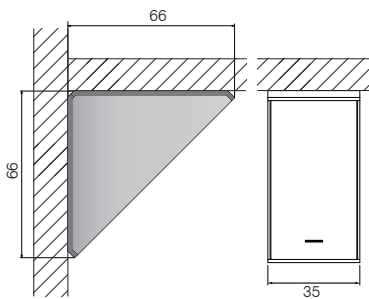

99 lm/W PHOTOBIOLOGICAL CLASS 0 CRI>80

Dimmerabile/Dimmable/Dimmbarer