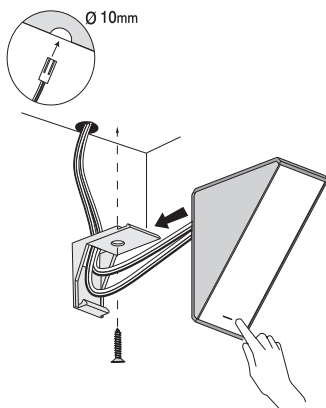

99 lm/W PHOTOBIOLOGICAL CLASS 0 CRI>80

Dimmerabile/Dimmable/Dimmbarer